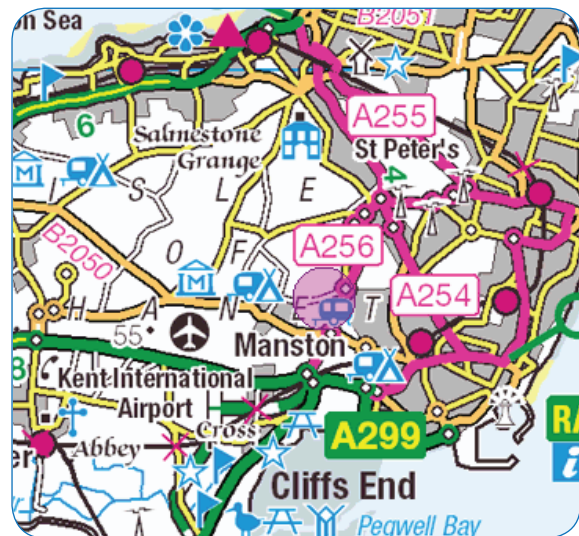

### Directions from M2:

Follow signs for Ramsgate & Kent International Airport on Thanet Way.

Stay on Thanet Way until you reach the St Nicholas at Wade roundabout.

Take 3rd Exit towards Ramsgate and Thanet Earth.

At Monkton roundabout take the 2nd Exit towards Ramsgate and Kent International Airport.

At Minster (Prospect Inn) roundabout take 2nd exit towards Ramsgate and Westwood Cross.

At Lord of the Manor roundabout take first exit towards Westwood Cross.

At Manston roundabout take 2nd exit and continue forward towards Westwood Cross.

Turn left on Spratling Lane.

At the bottom of the lane take the left fork for Spratling Street.

Enter gates next to sign for Equus Assets and BEC Construction.