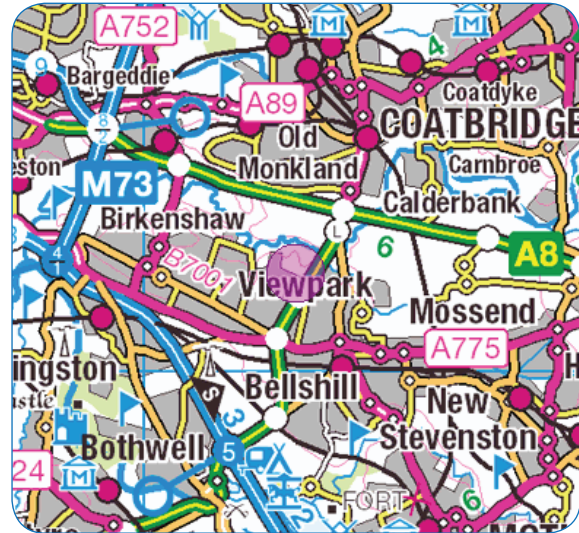

### From M8 East:

Head Westbound on M8. Continue to A8, take the A725 exit onto North Road. Merge onto the A725 via ramp to Carlisle/ M74/East Kilbride, take the 1st exit toward Strathclyde Business Park. At the roundabout, take the 3rd exit onto Belgrave St heading to Strathclyde Business Park. At the roundabout take the 2nd exit onto Crowness Crescent, at the traffic lights turn left onto Roaden Avenue, take the 2nd left onto Larkway, take the 1st left. The Daisy office is the building on the right.

### From M74 South:

Head Northbound on M74, at junction 5 take the A725 exit to Bellshill Coatbridge/East Kilbride/Edinburgh A8. At the roundabout take the 3rd exit onto Bellshill Rd/A725 heading to Bellshill/ B7070/Coatbridge/Edinburgh/A8. Continue to follow A725, take the 3rd exit toward Strathclyde Business Park. At the roundabout take the 2nd exit onto Crowness Crescent, at the traffic lights turn left onto Roaden Avenue, take the 2nd left onto Larkway, take the 1st left. The Daisy Office is the building on the right.