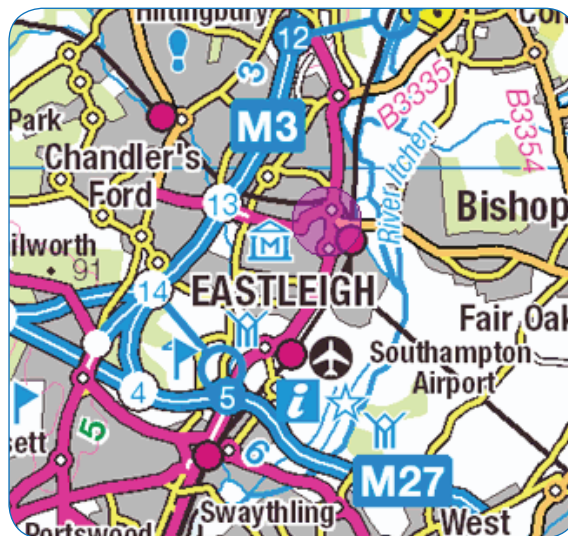

Daisy Wholesale

Eastleigh

Daisy Wholesale, 4th Floor, Eastleigh House,
Upper Market Street, Eastleigh, Hampshire,
SO50 9FD

Switchboard: 0870 034 9100

Directions from the M3:

Exit onto slip road (M3 - J13-14)

Turn right onto Leigh Road (A335)

Bear left onto Romsey Road (A335)

Get into the right hand lane

Turn right into the car park at Sainsbury's

Daisy Wholesale offices are located directly opposite in Eastleigh House. On arrival, please ring the Daisy Wholesale bell by the entrance door before entering the building and report to Reception. Our offices are situated on the 4th Floor.

Please note:

There is no visitor parking on site

Short stay parking is available at the Pay & Display in Sainsbury's opposite Eastleigh House. Long stay parking is available at Eastleigh train station.

helping your business *grow*