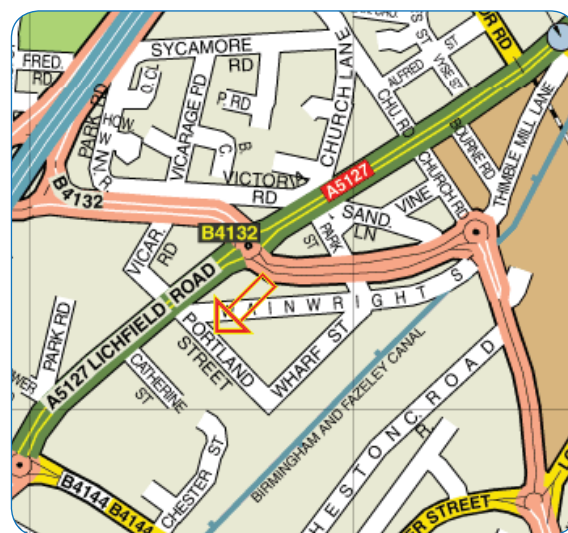

Keep right at the fork after 200 yards and merge onto the A38M.

Take the first exit toward Aston/Perry Barr

At the large island take the 1st exit onto Waterlinks Boulevard/B4132.

At the next roundabout, take the 3rd exit onto Lichfield Road/A5127.

Turn first left onto Portland Street.

The building is at the bottom of the cul-de-sac on the right hand side.

Directions From Birmingham Town Centre:

Take signs for A38 North/M6.

Do not go onto Express Way (A38M), merge onto A5127.

Over first island, 4th exit at second island.

Turn first left onto Portland Street.

The building is at the bottom of the cul-de-sac on the right hand side.

Need to speak to someone?

Call: 0121 328 8444