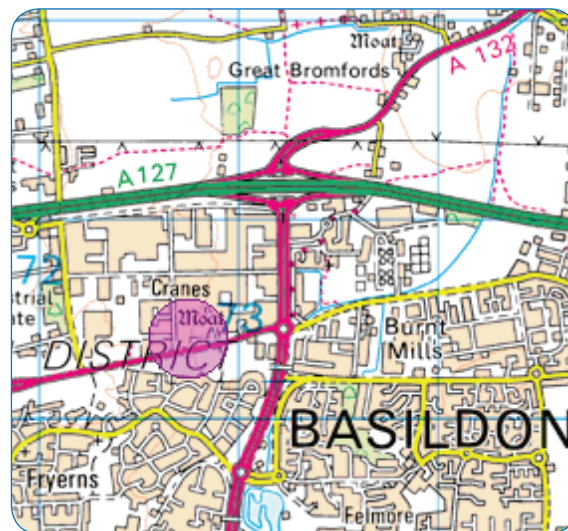

Daisy Surgery Line

Basildon

Communication House, 14 Capricorn Centre,
Cranes Farm Road, Basildon, Essex, SS14 3JJ
T: 0800 988 3333 F: 0800 542 0662

Directions from M25:

Leave the M25 at junction 29, then at the roundabout take the 1st exit, then merge onto the A127 signposted Southend, Basildon.

At the roundabout take the 1st exit onto the A127.

Branch left, then at the roundabout take the 1st exit onto the A176.

At roundabout take the 2nd exit onto the A176 signposted Basildon.

At the roundabout take the 1st exit onto the A1235 signposted Industrial Areas.

At the next 3 roundabouts take the 2nd exits onto the A1235.

Arrive on Cranes Farm Road.

Need to speak to someone?

Call: 0800 988 3333